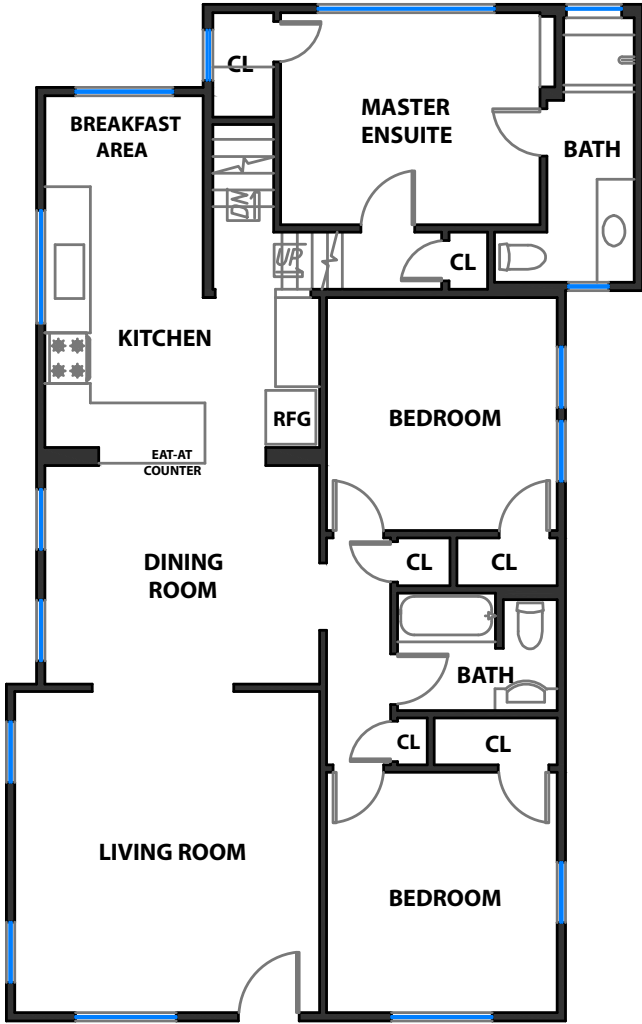

3715 MIDVALE AVENUE

OAKLAND, CALIFORNIA

DETACHED GARAGE

LOWER LEVEL

MAIN ENTRY

MAIN SPLIT LEVEL

RENDERING BY OPEN HOMES PHOTOGRAPHY
ALL MEASUREMENTS ARE APPROXIMATE AND MAY NOT BE EXACT. DO NOT RELY ON THE ACCURACY OF THIS FLOOR PLAN WHEN DETERMINING THE PRICE OF A PROPERTY OR MAKING DECISIONS REGARDING BUYING OR SELLING OF PROPERTIES WITHOUT INDEPENDENT VERIFICATION.