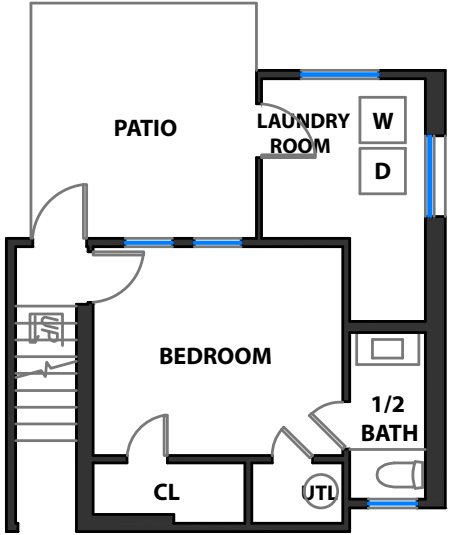

3715 MIDVALE AVENUE

OAKLAND, CALIFORNIA

DETACHED GARAGE

LOWER LEVEL

MAIN ENTRY

MAIN SPLIT LEVEL

RENDERING BY OPEN HOMES PHOTOGRAPHY
ALL MEASUREMENTS ARE APPROXIMATE AND MAY NOT BE EXACT. DO NOT RELY ON THE ACCURACY OF THIS FLOOR PLAN WHEN DETERMINING THE PRICE OF A PROPERTY OR MAKING DECISIONS REGARDING BUYING OR SELLING OF PROPERTIES WITHOUT INDEPENDENT VERIFICATION.